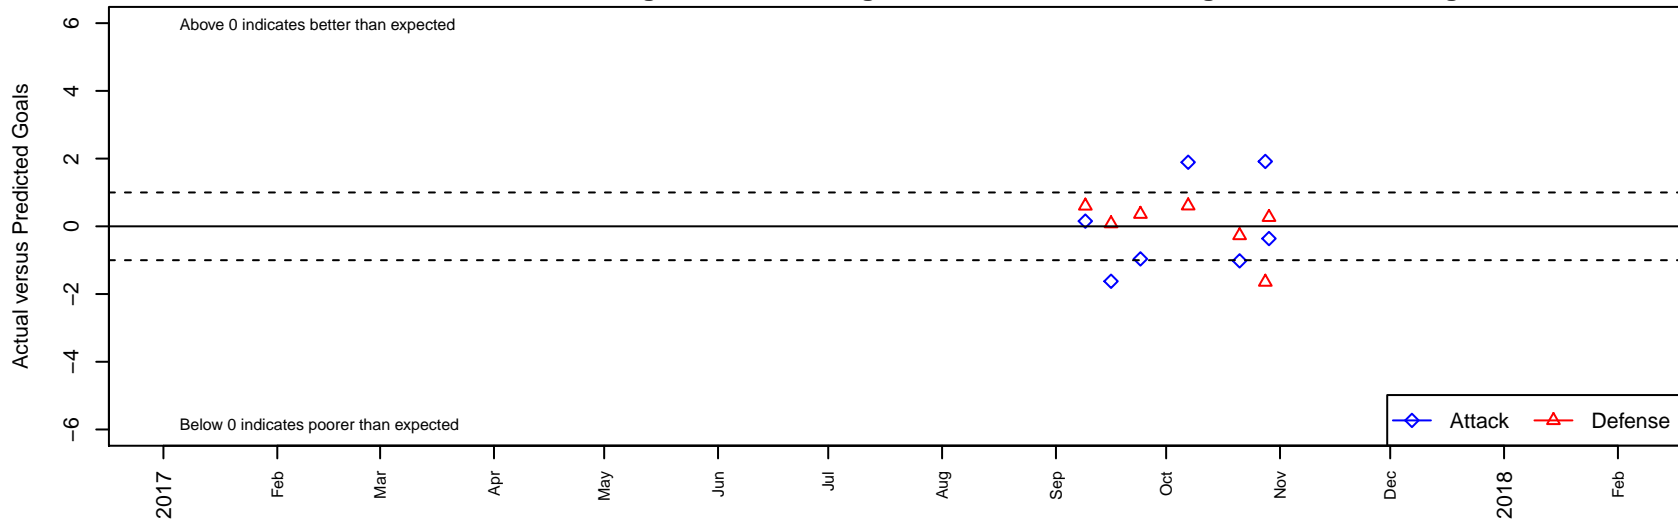

Crossfire Premier A G04

Crossfire Premier
Redmond, WA
G04 total strength=1627
attack=32.97 defense=9.37
fall league = RCL G04 Div 2

alt names used:
Crossfire 04G (WA) (SWC)
Crossfire Premier G04 A

Venues played:
2017 RCL G04 Div 2

Crossfire Premier A G04
Dots are actual minus expected GF (blue circles) and GA (red triangles).
Blue line is smoothed change in attack strength. Red is smoothed change in defense strength.

date	home		away		venue	pred.home	pred.away
2017-10-29	PacNW Blue G04	1	Crossfire Premier A G04	2	2017 RCL G04 Div 2	1.27	2.36
2017-10-28	Whatcom FC Rangers Gold G04	3	Crossfire Premier A G04	4	2017 RCL G04 Div 2	1.35	2.08
2017-10-21	Crossfire Premier A G04	3	GS Surf B G04	1	2017 RCL G04 Div 2	4.02	0.73
2017-10-07	WA Rush G04	1	Crossfire Premier A G04	3	2017 RCL G04 Div 2	1.61	1.11
2017-09-24	Crossfire Premier A G04	1	Seattle United Tango G04	1	2017 RCL G04 Div 2	1.96	1.36
2017-09-16	Crossfire Premier A G04	2	NW United Black G04	1	2017 RCL G04 Div 2	3.62	1.08
2017-09-09	Eastside FC White G04	0	Crossfire Premier A G04	3	2017 RCL G04 Div 2	0.60	2.85